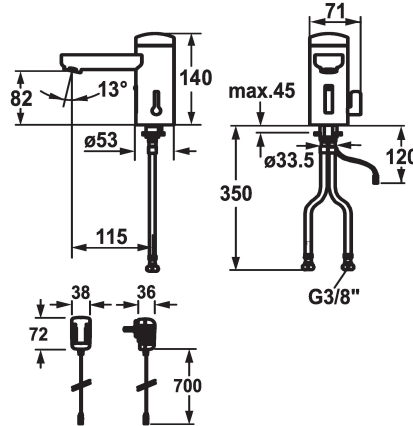

KWC IQUA

Automatic, non-contact - Basin

Modell-Linie: IQUA | 12.696.071.000

Taps | Self closing taps

KWC-No.

125259

chromeline, A 115, flexible connection hose, without pop-up valve, battery, Basic, with mixing

125260

chromeline, A 115, flexible connection hose, without pop-up valve, mains receiver, Basic, with mixing

- * Automatic controled design
- * Infrared sensor L10
- * With mixing
- temperature limiter adjustable
- * EcoProtect - water-saving device
- * Basic: counter-sunk iqua-click
- * Microprocessor-control
- flow time adjustable (1 second factory setting)
- short time off (cleaning) activatable
- continuous water flow (filling) activatable
- sensor sensitivity adjustable permanent, automatic self-calibration

Power supply

battery

mains receiver

- 12- or 24-hour-hygiene flushing activatable
- * Fixed spout
- Neoperl® Cascade®
- * Electrovalve
- * Flexible connection hoses 3/8"
- * Fastening by means of stud bolt M8 x 1
- * Mounting hole size 53 mm
- * Scope of delivery:
 - Mains receiver 100-240 V / operating voltage 6 V
- 3 Avoid using infrared controls near highly reflective surfaces (e.g. mirrors, polished stainless steel basins) as this could cause them to activate accidentally or malfunction.

Technical Data

Flow rate
pop-up assembly
Electronical control
Connection
Spout
IQUA-Click
Power supply
Color code
Installation type
Faucet_typ
Dimension Height
Acoustic group
Projection A
Energy label
Dimension Water outlet
material