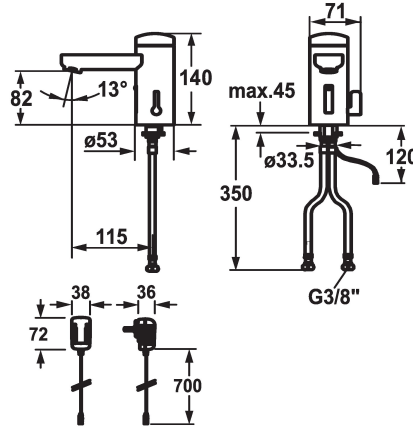

KWC IQUA

Automatic, non-contact - Basin

Modell-Linie: IQUA | 12.696.071.000

Taps | Self closing taps

KWC-No.

125259

chromeline, A 115, flexible connection hose, without pop-up valve, battery, Basic, with mixing

125260

chromeline, A 115, flexible connection hose, without pop-up valve, mains receiver, Basic, with mixing

- * Automatic controled design
- * Infrared sensor L10
- * With mixing
- temperature limiter adjustable
- * EcoProtect - water-saving device
- * Basic: counter-sunk iqua-click
- * Microprocessor-control
- flow time adjustable (1 second factory setting)
- short time off (cleaning) activatable
- continuous water flow (filling) activatable
- sensor sensitivity adjustable permanent, automatic self-calibration

Power supply

battery

mains receiver

- 12- or 24-hour-hygiene flushing activatable
- * Fixed spout
- Neoperl® Cascade®
- * Electrovalve
- * Flexible connection hoses 3/8"
- * Fastening by means of stud bolt M8 x 1
- * Mounting hole size 53 mm
- * Scope of delivery:
 - Mains receiver 100-240 V / operating voltage 6 V
- 3 Avoid using infrared controls near highly reflective surfaces (e.g. mirrors, polished stainless steel basins) as this could cause them to activate accidentally or malfunction.

Technical Data

Flow rate
pop-up valve
Electronical control
Connection
Spout
IQUA-Click
Power supply
Color code
Installation type
Faucet_typ
Measure Height
Acoustic group
Projection A
Energy label
Dimension Water outlet
material