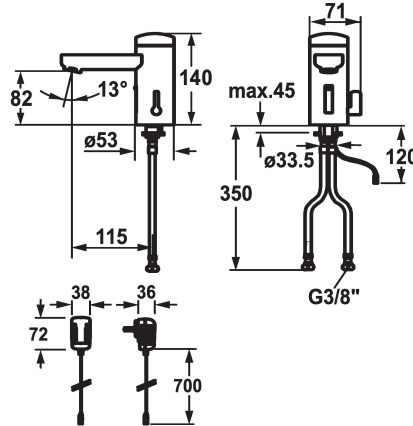

## KWC IQUA

Automatic, non-contact - Basin

Modell-Linie: IQUA | 12.696.071.000

Hanot | Itsulkeutuvat hanot

#### 125260

chromeline, A 115, flexible connection hose, without pop-up valve, mains receiver, Basic, with mixing

- \* Automatic controled design
- \* Infrared sensor L10
- \* With mixing
  - temperature limiter adjustable
- \* EcoProtect - water-saving device
- \* Basic: counter-sunk iqua-click
- \* Microprocessor-control
  - flow time adjustable (1 second factory setting)
  - short time off (cleaning) activatable
  - continuous water flow (filling) activatable
  - sensor sensitivity adjustable permanent, automatic self-calibration

### ATT-KWC-STROMVERSORGUNG

Batterie

Netz AP

- 12- or 24-hour-hygiene flushing activatable
- \* Fixed spout
  - Neoperl® Cascade®
- \* Electrovalve
- \* Flexible connection hoses 3/8"
- \* Fastening by means of stud bolt M8 x 1
- \* Mounting hole size ø35 mm
- \* Scope of delivery:
  - Mains receiver 100-240 V / operating voltage 6 V
  - 3 Avoid using infrared controls near highly reflective surfaces (e.g. mirrors, polished stainless steel basins) as this could cause them to activate accidentally or malfunction.

### Tekniset tiedot

A_Spout_Spray
ATT-KWC-ABLAUFGARNITUR
ATT-KWC-EL_STEUERUNG
Connection
Spout
ATT-KWC-IQUA_CLICK
ATT-KWC-STROMVERSORGUNG
ATT-KWC-FARBCODE
Installation_type
Faucet_typ
Measure_Height
G_Acoustic group
Projection_A
EnergyLabelCH
ATT-KWC-MASS-WASSERAUSTRITT
Materiali
IviCode