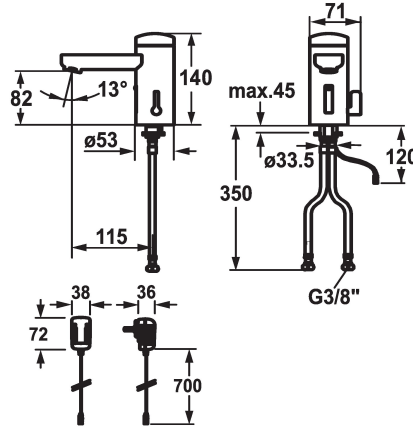

KWC IQUA

Automatic, non-contact - Basin

Modell-Linie: IQUA | 12.696.071.000

Kranen | Zelfsluitende kranen

KWC-No.

125259

chromeline, A 115, flexible connection hose, without pop-up valve, battery, Basic, with mixing

125260

chromeline, A 115, flexible connection hose, without pop-up valve, mains receiver, Basic, with mixing

* Automatische besturing design

- Infraroodsensorsysteem L10

- Met menging

* EcoProtect - waterbesparende inrichting

chromeline

Type installatie

staande montage

Kraan type

Elektronik

Hoogteafmeting

140

geluidsklasse

I

Projectie A

A115

Energielabel

A

Afmetingen wateruitlaat

82

Materiaal