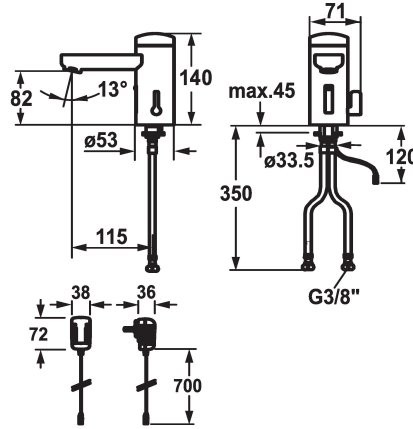

KWC IQUA

Automatic, non-contact - Basin

Modell-Linie: IQUA | 12.696.071.000

Armatura umywalkowa | Armatura samozamykająca

KWC-No.

125259

chromeline, A 115, flexible connection hose, without pop-up valve, battery, Basic, with mixing

125260

chromeline, A 115, flexible connection hose, without pop-up valve, mains receiver, Basic, with mixing

- * Automatic controled design
- * Infrared sensor L10
- * With mixing
- temperature limiter adjustable
- * EcoProtect - water-saving device
- * Basic: counter-sunk iqua-click
- * Microprocessor-control
- flow time adjustable (1 second factory setting)
- short time off (cleaning) activatable
- continuous water flow (filling) activatable
- sensor sensitivity adjustable permanent, automatic self-calibration

ATT-KWC-STROMVERSORGUNG

Batterie

Netz AP

- 12- or 24-hour-hygiene flushing activatable
- * Fixed spout
- Neoperl® Cascade®
- * Electrovalve
- * Flexible connection hoses 3/8"
- * Fastening by means of stud bolt M8 x 1
- * Mounting hole size ø35 mm
- * Scope of delivery:
- Mains receiver 100-240 V / operating voltage 6 V
- 3 Avoid using infrared controls near highly reflective surfaces (e.g. mirrors, polished stainless steel basins) as this could cause them to activate accidentally or malfunction.

Dane techniczne

A_Spout_Spray
ATT-KWC-ABLAUFGARNITUR
ATT-KWC-EL_STEUERUNG
Connection
ATT-KWC-AUSLAUF
ATT-KWC-IQUA_CLICK
ATT-KWC-STROMVERSORGUNG
ATT-KWC-FARBCODE
Installation_type
Faucet_typ
Dimension Height
G_Acoustic group
Projection_A
EnergyLabelCH
ATT-KWC-MASS-WASSERAUSTRITT
Material