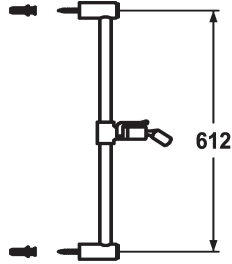

KWC FIT Sliding wall bar easy

Modell-Linie: SHOWERCULTURE | 26.000.506.000

KWC-No.

125263
chromeline, L 612

125264
chromeline, L 1100

- * KWC Sliding wall bar FIT easy
- * Made of metal
- * Ball joint bracket, elevation adjustment lockable

Measure_L

L612

L1100

- * Tube diameter 18 mm
- * The sliding wall bar can be shortened to any individual length as required

Technické údaje

ATT-KWC-FARBCODE

Faucet_typ

Measure_L_USA

Measure_L

Materiál

chromeline

IP22

L612-I

L612

METALL