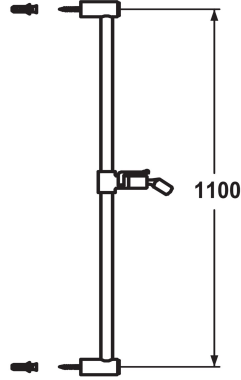

KWC FIT Sliding wall bar easy

Modell-Linie: **SHOWERCULTURE | 26.000.507.000**
Showers | Complementary parts showers

KWC-No.

125263
chromeline, L 612

125264
chromeline, L 1100

Measure Lenght

L 612

L 1100

- * KWC Sliding wall bar FIT easy
- * Made of metal
- * Ball joint bracket, elevation adjustment lockable

- * Tube diameter 18 mm
- * The sliding wall bar can be shortened to any individual length as required

Technical Data

Color code	chromeline
Faucet_typ	IP22
Measure Lenght	L 43 5/16"
Measure Lenght	L 1100
material	Metal

Color code	chromeline
Faucet_typ	IP22
Measure Lenght	L 43 5/16"
Measure Lenght	L 1100
material	Metal