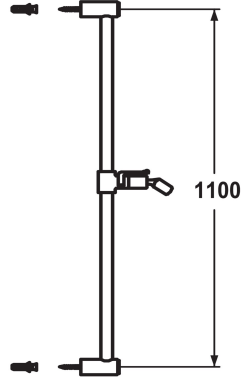

KWC FIT Sliding wall bar easy

Modell-Linie: **SHOWERCULTURE** | 26.000.507.000
Showers | Complementary parts showers

KWC-No.

125263
chromeline, L 612

125264
chromeline, L 1100

Measure Lenght

L 612

L 1100

- * KWC Sliding wall bar FIT easy
- * Made of metal
- * Ball joint bracket, elevation adjustment lockable

- * Tube diameter 18 mm
- * The sliding wall bar can be shortened to any individual length as required

Technical Data

Color code

chromeline

Faucet_typ

IP22

Measure Lenght

L 43 5/16"

Measure Lenght

L 1100

material

Metal