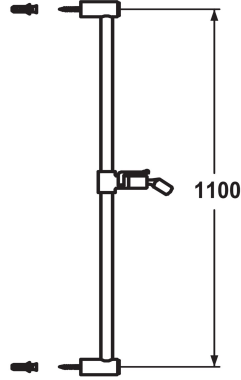

KWC FIT Sliding wall bar easy

Modell-Linie: SHOWERCULTURE | 26.000.507.000
Suihkut ja suihkupaneelit | Suihkujen täydennysosat

KWC-No.

125263
chromeline, L 612

125264
chromeline, L 1100

Measure_L

L612

L1100

- * KWC Sliding wall bar FIT easy
- * Made of metal
- * Ball joint bracket, elevation adjustment lockable

- * Tube diameter 18 mm
- * The sliding wall bar can be shortened to any individual length as required

Tekniset tiedot

ATT-KWC-FARBCODE

Faucet_typ

Measure_L_USA

Measure_L

Materiaali

lviCode

chromeline