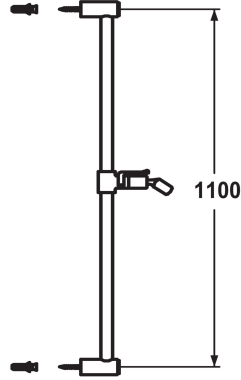

## KWC FIT Sliding wall bar easy

Modell-Linie: SHOWERCULTURE | 26.000.507.000

### KWC-No.

**125263**  
chromeline, L 612

**125264**  
chromeline, L 1100

### Measure\_L

L612

L1100

- \* KWC Sliding wall bar FIT easy
- \* Made of metal
- \* Ball joint bracket, elevation adjustment lockable

- \* Tube diameter 18 mm
- \* The sliding wall bar can be shortened to any individual length as required

### Technical Data

ATT-KWC-FARBCODE

chromeline

Faucet\_typ

IP22

Measure\_L\_USA

L1100-I

Measure\_L