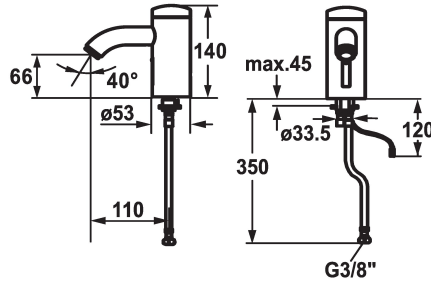

KWC IQUA

Automatic, non-contact - Basin

Modell-Linie: IQUA | 12.696.171.000

Armatura umywalkowa | Armatura samozamykająca

KWC-No.

125277

chromeline, A 115, flexible connection hose, without pop-up valve, battery, Basic, without mixing

125278

chromeline, A 115, flexible connection hose, without pop-up valve, mains receiver, Basic, without mixing

- Automatic controled style
- Infrared sensor L20
- Without mixing
- for cold or mixed water supply
- EcoProtect - water-saving device
- Basic: counter-sunk iqua-click
- Microprocessor-control
- flow time adjustable (1 second factory setting)
- short time off (cleaning) activatable
- continuous water flow (filling) activatable
- sensor sensitivity adjustable permanent, automatic self-calibration
- 12- or 24-hour-hygiene flushing activatable

Dane techniczne

A_Spout_Spray

ATT-KWC-ABLAUFGARNITUR

ATT-KWC-EL_STEUERUNG

Connection

ATT-KWC-AUSLAUF

ATT-KWC-IQUA_CLICK

ATT-KWC-STROMVERSORGUNG

ATT-KWC-FARBCODE

Installation_type

Faucet_typ

Dimension Height

G_Acoustic_group

Projection_A

EnergyLabelCH

ATT-KWC-MASS-WASSERAUSTRITT

Material

ATT-KWC-STROMVERSORGUNG

Batterie

Netz AP

- Fixed spout
- Neoperl® Cascade®
- Electrovalve
- Flexible connection hose 3/8"
- Fastening by means of stud bolt M8 x 1
- Mounting hole size ø35 mm
- Scope of delivery:
- Battery 6 V Lithium CRP2
- lifespan at 100 circuits/day; 4 years
- 3 Avoid using infrared controls near highly reflective surfaces (e.g. mirrors, polished stainless steel basins) as this could cause them to activate accidentally or malfunction.

6 l/min (3 bar)

ohne_Ablaufgarnitur

berührungslos

Flexibler_Anschluss Schlauch

fest

3

Batterie

chromeline

Standmontage

06

140

1

A110

A

66

Mosiqdz