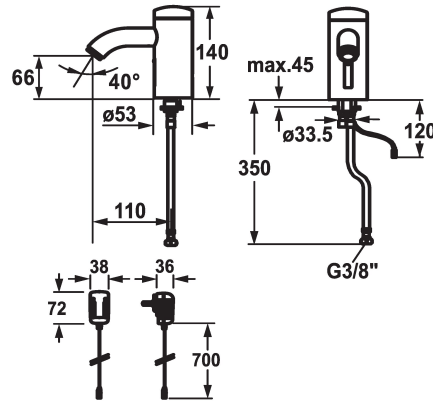

## KWC IQUA

Automatic, non-contact - Basin

Modell-Linie: IQUA | 12.696.181.000

Taps | Self closing taps

#### 125277

chromeline, A 115, flexible connection hose, without pop-up valve, battery, Basic, without mixing

### Power supply

battery

mains receiver

- 12- or 24-hour-hygiene flushing activatable
- \* Fixed spout
- Neoperl® Cascade®
- \* Electrovalve
- \* Flexible connection hose 3/8"
- \* Fastening by means of stud bolt M8 x 1
- \* Mounting hole size 53 mm
- \* Scope of delivery:
  - Mains receiver 100-240 V / operating voltage 6 V
- 3 Avoid using infrared controls near highly reflective surfaces (e.g. mirrors, polished stainless steel basins) as this could cause them to activate accidentally or malfunction.

### Technical Data

Flow rate
pop-up valve
Electronical control
Connection
Spout
IQUA-Click
Power supply
Color code
Installation type
Faucet_typ
Measure Height
Acoustic group
Projection A
Energy label
Dimension Water outlet
material