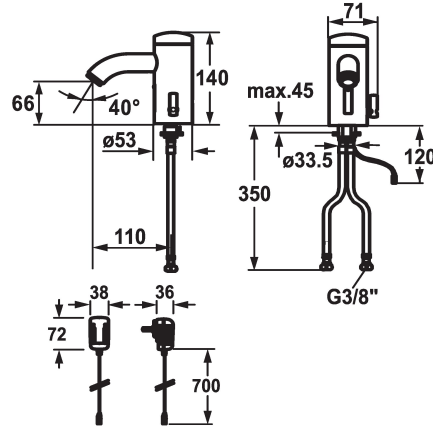

## KWC IQUA

Automatic, non-contact - Basin

Modell-Linie: IQUA | 12.696.081.000

Taps | Self closing taps

#### 125280

chromeline, A 115, flexible connection hose, without pop-up valve, mains receiver, Basic, with mixing

- \* Automatic controled style
- \* Infrared sensor L10
- \* With mixing
  - temperature limiter adjustable
- \* EcoProtect - water-saving device
- \* Basic: counter-sunk iqua-click
- \* Microprocessor-control
  - flow time adjustable (1 second factory setting)
  - short time off (cleaning) activatable
  - continuous water flow (filling) activatable
  - sensor sensitivity adjustable permanent, automatic self-calibration
  - 12- or 24-hour-hygiene flushing activatable

### Power\_supply

battery

mains receiver

- \* Fixed spout
  - Neoperl® Cascade®
- \* Electrovalve
- \* Flexible connection hoses 3/8"
- \* Fastening by means of stud bolt M8 x 1
- \* Mounting hole size ø35 mm
- \* Scope of delivery:
  - Battery 6 V Lithium CRP2
  - lifespan at 100 circuits/day: 4 years
- 3 Avoid using infrared controls near highly reflective surfaces (e.g. mirrors, polished stainless steel basins) as this could cause them to activate accidentally or malfunction.

### Technical Data

Flow rate
Pop-up_valve
Electronical_control
Connection
Spout
IQUA-Click
Power_supply
Color code
Installation_type
Faucet_typ
Dimension Height
Acoustic group
Projection_A
Energy Label
Dimension Water outlet
material