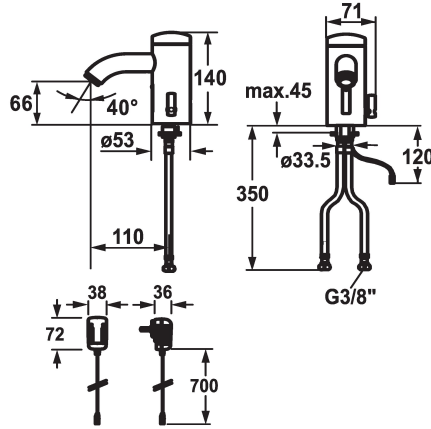

## KWC IQUA

Automatic, non-contact - Basin

Modell-Linie: IQUA | 12.696.081.000

Taps | Self closing taps

#### 125280

chromeline, A 115, flexible connection hose, without pop-up valve, mains receiver, Basic, with mixing

- \* Automatic controlled style
- \* Infrared sensor L10
- \* With mixing
  - temperature limiter adjustable
- \* EcoProtect - water-saving device
- \* Basic: counter-sunk iqua-click
- \* Microprocessor-control
  - flow time adjustable (1 second factory setting)
  - short time off (cleaning) activatable
  - continuous water flow (filling) activatable
  - sensor sensitivity adjustable permanent, automatic self-calibration
  - 12- or 24-hour-hygiene flushing activatable

### Power supply

battery

mains receiver

- \* Fixed spout
  - Neoperl® Cascade®
- \* Electrovalve
- \* Flexible connection hoses 3/8"
- \* Fastening by means of stud bolt M8 x 1
- \* Mounting hole size ø35 mm
- \* Scope of delivery:
  - Battery 6 V Lithium CRP2
  - lifespan at 100 circuits/day: 4 years
- 3 Avoid using infrared controls near highly reflective surfaces (e.g. mirrors, polished stainless steel basins) as this could cause them to activate accidentally or malfunction.

### Technical Data

Flow rate
pop-up assembly
Electronical control
Connection
Spout
IQUA-Click
Power supply
Color code
Installation type
Faucet_typ
Dimension Height
Acoustic group
Projection A
Energy label
Dimension Water outlet
material