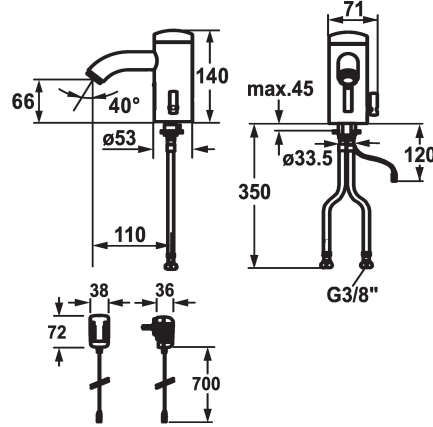

KWC IQUA

Automatic, non-contact - Basin

Modell-Linie: IQUA | 12.696.081.000

Taps | Self closing taps

KWC-No.

125279

chromeline, A 115, flexible connection hose, without pop-up valve, battery, Basic, with mixing

125280

chromeline, A 115, flexible connection hose, without pop-up valve, mains receiver, Basic, with mixing

- * Automatic controled style
- * Infrared sensor L10
- * With mixing
 - temperature limiter adjustable
- * EcoProtect - water-saving device
- * Basic: counter-sunk iqua-click
- * Microprocessor-control
 - flow time adjustable (1 second factory setting)
 - short time off (cleaning) activatable
 - continuous water flow (filling) activatable
 - sensor sensitivity adjustable permanent, automatic self-calibration
 - 12- or 24-hour-hygiene flushing activatable

Power supply

battery

mains receiver

- * Fixed spout
 - Neoperl® Cascade®
- * Electrovalve
- * Flexible connection hoses 3/8"
- * Fastening by means of stud bolt M8 x 1
- * Mounting hole size ø35 mm
- * Scope of delivery:
 - Battery 6 V Lithium CRP2
 - lifespan at 100 circuits/day: 4 years
- 3 Avoid using infrared controls near highly reflective surfaces (e.g. mirrors, polished stainless steel basins) as this could cause them to activate accidentally or malfunction.

Technical Data

Flow rate
pop-up valve
Electronical control
Connection
Spout
IQUA-Click
Power supply
Color code
Installation type
Faucet_typ
Measure Height
Acoustic group
Projection A
Energy label
Dimension Water outlet
material