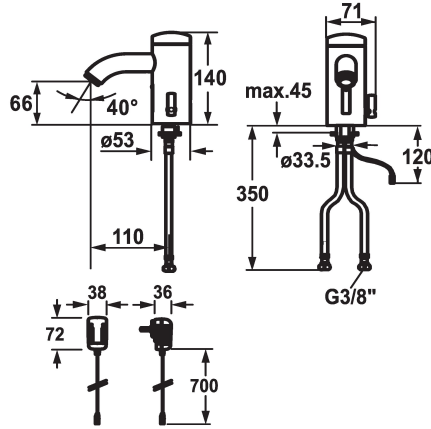

KWC IQUA

Automatic, non-contact - Basin

Modell-Linie: IQUA | 12.696.081.000

Kranen | Zelfsluitende kranen

KWC-No.

125279

chromeline, A 115, flexible connection hose, without pop-up valve, battery, Basic, with mixing

125280

chromeline, A 115, flexible connection hose, without pop-up valve, mains receiver, Basic, with mixing

* Automatische besturing style

- Infraroodsensorsysteem L10

- Met menging

NONE

* EcoProtect - waterbesparende inrichting

Technical Data

A_Spout_Spray

afvoergarnituur

Elektronische besturing

Connection

uitloop

IQUA-Click

Stroomvoorziening

Kleurcode

Installation_type

Faucet_typ

Hoogteafmeting

G_Acoustic group

Projection_A

EnergyLabelCH

Afmetingen wateruitlaat