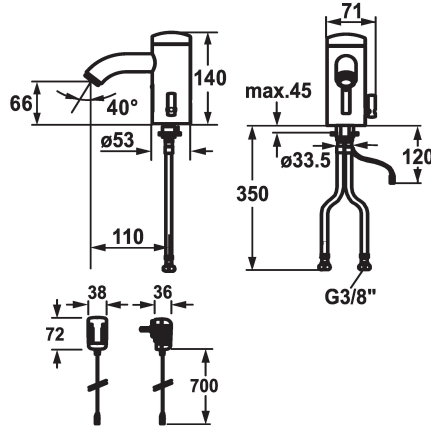

## KWC IQUA

Automatic, non-contact - Basin

Modell-Linie: IQUA | 12.696.091.000

Umyvadlové armatury | Samouzavírací armatury

#### 125279

chromeline, A 115, flexible connection hose, without pop-up valve, battery, Basic, with mixing

#### 125280

chromeline, A 115, flexible connection hose, without pop-up valve, mains receiver, Basic, with mixing

- \* Automatic controled style
- \* Infrared sensor L10
- \* With mixing
- temperature limiter adjustable
- \* EcoProtect - water-saving device
- \* Basic: counter-sunk iqua-click
- \* Microprocessor-control
- flow time adjustable (1 second factory setting)
- short time off (cleaning) activatable
- continuous water flow (filling) activatable
- sensor sensitivity adjustable permanent, automatic self-calibration

### ATT-KWC-STROMVERSORGUNG

Batterie

Netz AP

- 12- or 24-hour-hygiene flushing activatable
- \* Fixed spout
- Neoperl® Cascade®
- \* Electrovalve
- \* Flexible connection hoses 3/8"
- \* Fastening by means of stud bolt M8 x 1
- \* Mounting hole size ø35 mm
- \* Scope of delivery:
  - Mains receiver 100-240 V / operating voltage 6 V
  - 3 Avoid using infrared controls near highly reflective surfaces (e.g. mirrors, polished stainless steel basins) as this could cause them to activate accidentally or malfunction.