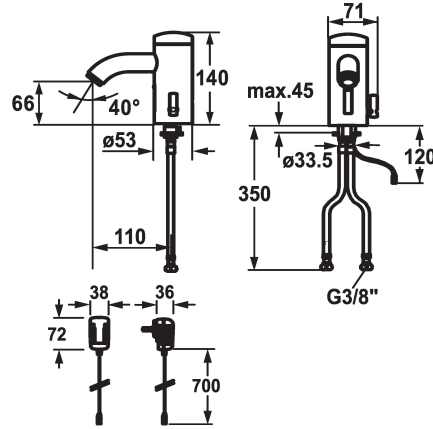

KWC IQUA

Automatic, non-contact - Basin

Modell-Linie: IQUA | 12.696.091.000

Taps | Self closing taps

KWC-No.

125279

chromeline, A 115, flexible connection hose, without pop-up valve, battery, Basic, with mixing

125280

chromeline, A 115, flexible connection hose, without pop-up valve, mains receiver, Basic, with mixing

- * Automatic controled style
- * Infrared sensor L10
- * With mixing
- temperature limiter adjustable
- * EcoProtect - water-saving device
- * Basic: counter-sunk iqua-click
- * Microprocessor-control
- flow time adjustable (1 second factory setting)
- short time off (cleaning) activatable
- continuous water flow (filling) activatable
- sensor sensitivity adjustable permanent, automatic self-calibration

Power_supply

battery

mains receiver

- 12- or 24-hour-hygiene flushing activatable
- * Fixed spout
- Neoperl® Cascade®
- * Electrovalve
- * Flexible connection hoses 3/8"
- * Fastening by means of stud bolt M8 x 1
- * Mounting hole size 53 mm
- * Scope of delivery:
 - Mains receiver 100-240 V / operating voltage 6 V
- 3 Avoid using infrared controls near highly reflective surfaces (e.g. mirrors, polished stainless steel basins) as this could cause them to activate accidentally or malfunction.

Technical Data

Flow rate
Pop-up_valve
Electronical_control
Connection
Spout
IQUA-Click
Power_supply
Color code
Installation_type
Faucet_typ
Dimension Height
Acoustic group
Projection_A
Energy Label
Dimension Water outlet
material