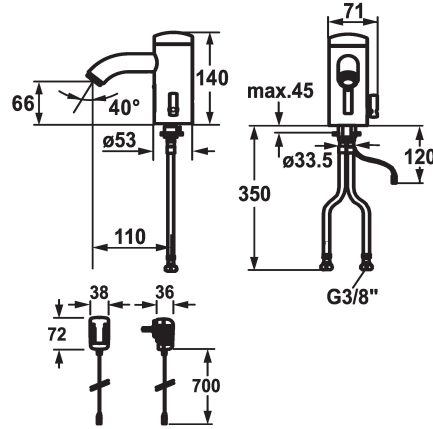

KWC IQUA

Automatic, non-contact - Basin

Modell-Linie: IQUA | 12.696.091.000

Taps | Self closing taps

KWC-No.

125279

chromeline, A 115, flexible connection hose, without pop-up valve, battery, Basic, with mixing

125280

chromeline, A 115, flexible connection hose, without pop-up valve, mains receiver, Basic, with mixing

- * Automatic controlled style
- * Infrared sensor L10
- * With mixing
- temperature limiter adjustable
- * EcoProtect - water-saving device
- * Basic: counter-sunk iqua-click
- * Microprocessor-control
- flow time adjustable (1 second factory setting)
- short time off (cleaning) activatable
- continuous water flow (filling) activatable
- sensor sensitivity adjustable permanent, automatic self-calibration

Power supply

battery

mains receiver

- 12- or 24-hour-hygiene flushing activatable
- * Fixed spout
- Neoperl® Cascade®
- * Electrovalve
- * Flexible connection hoses 3/8"
- * Fastening by means of stud bolt M8 x 1
- * Mounting hole size 53 mm
- * Scope of delivery:
 - Mains receiver 100-240 V / operating voltage 6 V
- 3 Avoid using infrared controls near highly reflective surfaces (e.g. mirrors, polished stainless steel basins) as this could cause them to activate accidentally or malfunction.

Technical Data

Flow rate
pop-up assembly
Electronical control
Connection
Spout
IQUA-Click
Power supply
Color code
Installation type
Faucet_typ
Dimension Height
Acoustic group
Projection A
Energy label
Dimension Water outlet
material