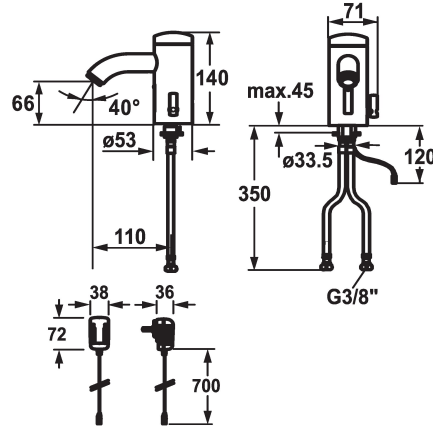

KWC IQUA

Automatic, non-contact - Basin

Modell-Linie: IQUA | 12.696.091.000

Taps | Self closing taps

KWC-No.

125279

chromeline, A 115, flexible connection hose, without pop-up valve, battery, Basic, with mixing

125280

chromeline, A 115, flexible connection hose, without pop-up valve, mains receiver, Basic, with mixing

- * Automatic controlled style
- * Infrared sensor L10
- * With mixing
- temperature limiter adjustable
- * EcoProtect - water-saving device
- * Basic: counter-sunk iqua-click
- * Microprocessor-control
- flow time adjustable (1 second factory setting)
- short time off (cleaning) activatable
- continuous water flow (filling) activatable
- sensor sensitivity adjustable permanent, automatic self-calibration

Power supply

battery

mains receiver

- 12- or 24-hour-hygiene flushing activatable
- * Fixed spout
- Neoperl® Cascade®
- * Electrovalve
- * Flexible connection hoses 3/8"
- * Fastening by means of stud bolt M8 x 1
- * Mounting hole size 35 mm
- * Scope of delivery:
 - Mains receiver 100-240 V / operating voltage 6 V
- 3 Avoid using infrared controls near highly reflective surfaces (e.g. mirrors, polished stainless steel basins) as this could cause them to activate accidentally or malfunction.

Technical Data

Flow rate
pop-up valve
Electronical control
Connection
Spout
IQUA-Click
Power supply
Color code
Installation type
Faucet_typ
Measure Height
Acoustic group
Projection A
Energy label
Dimension Water outlet
material