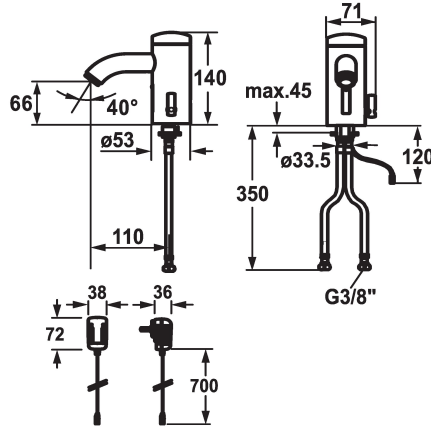

## KWC IQUA

Automatic, non-contact - Basin

Modell-Linie: IQUA | 12.696.091.000

Hanot | Itsulkeutuvat hanot

#### 125279

chromeline, A 115, flexible connection hose, without pop-up valve, battery, Basic, with mixing

#### 125280

chromeline, A 115, flexible connection hose, without pop-up valve, mains receiver, Basic, with mixing

- \* Automatic controled style
- \* Infrared sensor L10
- \* With mixing
- temperature limiter adjustable
- \* EcoProtect - water-saving device
- \* Basic: counter-sunk iqua-click
- \* Microprocessor-control
- flow time adjustable (1 second factory setting)
- short time off (cleaning) activatable
- continuous water flow (filling) activatable
- sensor sensitivity adjustable permanent, automatic self-calibration

### ATT-KWC-STROMVERSORGUNG

Batterie

Netz AP

- 12- or 24-hour-hygiene flushing activatable
- \* Fixed spout
- Neoperl® Cascade®
- \* Electrovalve
- \* Flexible connection hoses 3/8"
- \* Fastening by means of stud bolt M8 x 1
- \* Mounting hole size ø35 mm
- \* Scope of delivery:
- Mains receiver 100-240 V / operating voltage 6 V
- 3 Avoid using infrared controls near highly reflective surfaces (e.g. mirrors, polished stainless steel basins) as this could cause them to activate accidentally or malfunction.