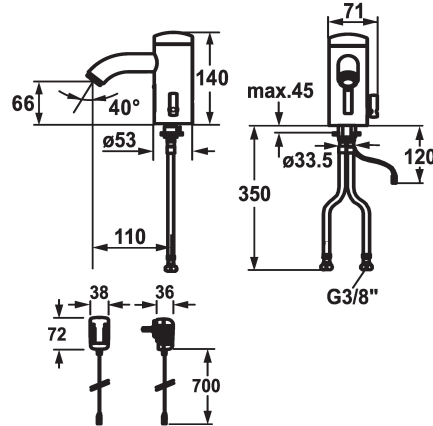

## KWC IQUA

Automatic, non-contact - Basin

Modell-Linie: IQUA | 12.696.091.000

Kranen | Zelfsluitende kranen

#### 125279

chromeline, A 115, flexible connection hose, without pop-up valve, battery, Basic, with mixing