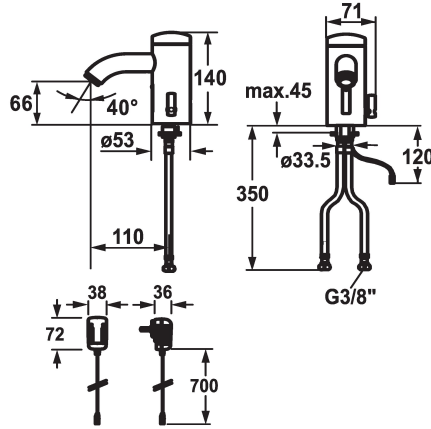

KWC IQUA

Automatic, non-contact - Basin

Modell-Linie: IQUA | 12.696.091.000

Armatura umywalkowa | Armatura samozamykająca

KWC-No.

125279

chromeline, A 115, flexible connection hose, without pop-up valve, battery, Basic, with mixing

125280

chromeline, A 115, flexible connection hose, without pop-up valve, mains receiver, Basic, with mixing

- * Automatic controled style
- * Infrared sensor L10
- * With mixing
 - temperature limiter adjustable
- * EcoProtect - water-saving device
- * Basic: counter-sunk iqua-click
- * Microprocessor-control
 - flow time adjustable (1 second factory setting)
 - short time off (cleaning) activatable
 - continuous water flow (filling) activatable
 - sensor sensitivity adjustable permanent, automatic self-calibration

ATT-KWC-STROMVERSORGUNG

Batterie

Netz AP

- 12- or 24-hour-hygiene flushing activatable
- * Fixed spout
- Neoperl® Cascade®
- * Electrovalve
- * Flexible connection hoses 3/8"
- * Fastening by means of stud bolt M8 x 1
- * Mounting hole size ø35 mm
- * Scope of delivery:
 - Mains receiver 100-240 V / operating voltage 6 V
 - 3 Avoid using infrared controls near highly reflective surfaces (e.g. mirrors, polished stainless steel basins) as this could cause them to activate accidentally or malfunction.

Dane techniczne

A_Spout_Spray
ATT-KWC-ABLAUFGARNITUR
ATT-KWC-EL_STEUERUNG
Connection
ATT-KWC-AUSLAUF
ATT-KWC-IQUA_CLICK
ATT-KWC-STROMVERSORGUNG
ATT-KWC-FARBCODE
Installation_type
Faucet_typ
Dimension Height
G_Acoustic group
Projection_A
EnergyLabelCH
ATT-KWC-MASS-WASSERAUSTRITT
Material