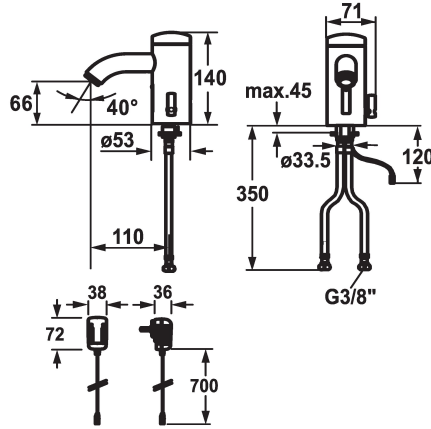

KWC IQUA

Automatic, non-contact - Basin

Modell-Linie: IQUA | 12.696.091.000

Kranar | Samouzavírací armatury

KWC-No.

125279

chromeline, A 115, flexible connection hose, without pop-up valve, battery, Basic, with mixing

125280

chromeline, A 115, flexible connection hose, without pop-up valve, mains receiver, Basic, with mixing

- * Automatic controled style
- * Infrared sensor L10
- * With mixing
 - temperature limiter adjustable
- * EcoProtect - water-saving device
- * Basic: counter-sunk iqua-click
- * Microprocessor-control
 - flow time adjustable (1 second factory setting)
 - short time off (cleaning) activatable
 - continuous water flow (filling) activatable
 - sensor sensitivity adjustable permanent, automatic self-calibration

ATT-KWC-STROMVERSORGUNG

Batterie

Netz AP

- 12- or 24-hour-hygiene flushing activatable
- * Fixed spout
 - Neoperl® Cascade®
- * Electrovalve
- * Flexible connection hoses 3/8"
- * Fastening by means of stud bolt M8 x 1
- * Mounting hole size ø35 mm
- * Scope of delivery:
 - Mains receiver 100-240 V / operating voltage 6 V
 - 3 Avoid using infrared controls near highly reflective surfaces (e.g. mirrors, polished stainless steel basins) as this could cause them to activate accidentally or malfunction.

Technical Data

A_Spout_Spray
ATT-KWC-ABLAUFGARNITUR
ATT-KWC-EL_STEUERUNG
Connection
ATT-KWC-AUSLAUF
ATT-KWC-IQUA_CLICK
ATT-KWC-STROMVERSORGUNG
ATT-KWC-FARBCODE
Installation_type
Faucet_typ
Measure_Height
G_Acoustic group
Projection_A
EnergyLabelCH
ATT-KWC-MASS-WASSERAUSTRITT
Material