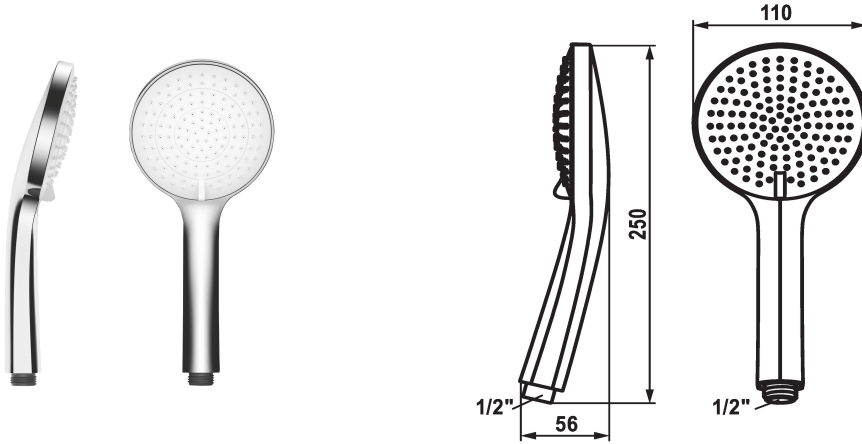

KWC FIT-E Hand shower trio

Modell-Linie: FIT-E | 26.000.132.000
Showers | Hand showers

KWC-No.

125282
chromeline

* Hand shower KWC FIT -E trio
* TouchProtect - anti-scald protection thanks to the "double skin" principle

* Cleaning-friendly faceplate
* Connecting thread 1/2"

Technical Data

Flow rate
Connection
Color code
Faucet_typ
Spray type
Acoustic group
Energy Label
material

12 l/min (3 bar)
G 1/2"
chrome
Pre-assembly unit
3/4" x DN201
Battery1
C
KUNSTSTOFF