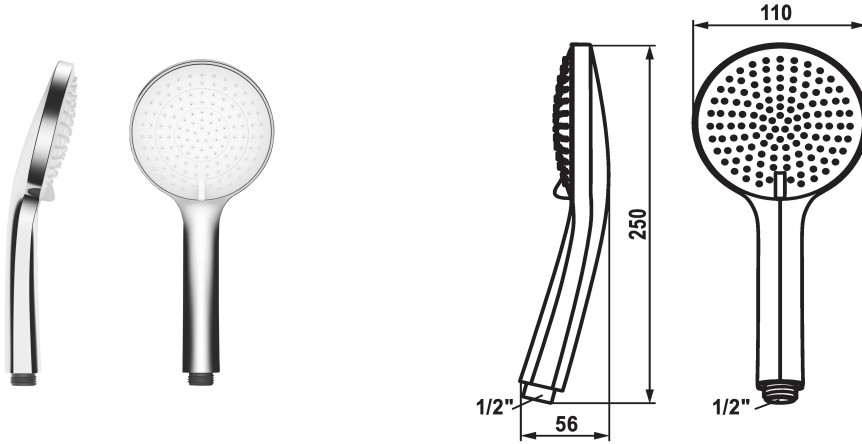

KWC FIT-E Hand shower trio

Modell-Linie: FIT-E | 26.000.132.000
Showers | Hand showers

KWC-No.

125282
chromeline

* Hand shower KWC FIT -E trio
* TouchProtect - anti-scald protection thanks to the "double skin" principle

* Cleaning-friendly faceplate
* Connecting thread 1/2"

Technical Data

Flow rate
Connection
Color code
Faucet_typ
Spray type
Acoustic group
Energy label
material

12 l/min (3 bar)
G 1/2"
chromeline
Pre-assembly unit
3/4" x DN201
yes
C
KUNSTSTOFF