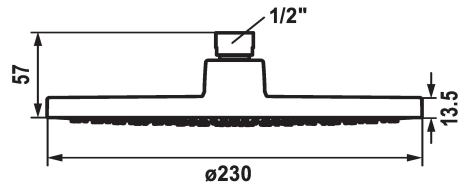

## KWC FIT Shower head

Modell-Linie: **SHOWERCULTURE** | 26.000.222.000  
Showers | Shower heads

### KWC-No.

**125283**  
chromeline, D 230

- \* Shower head KWC FIT
- \* Made of plastic
- \* With ball joint
- \* Cleaning-friendly faceplate

- \* Connecting thread 1/2"
- \* To be ordered separately:  
- Bracket

### Technical Data

Flow rate	10 l/min (3 bar)
Diameter	D230
Color code	chromeline
Faucet_typ	Safety element
Acoustic group	yes
Energy label	C
material	KUNSTSTOFF