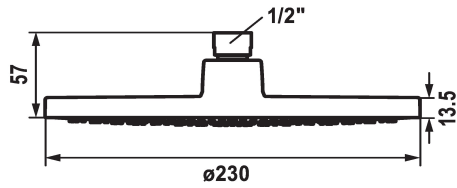

KWC FIT Shower head

Modell-Linie: **SHOWERCULTURE** | 26.000.222.000
Showers | Shower heads

KWC-No.

125283
chromeline, D 230

- * Shower head KWC FIT
- * Made of plastic
- * With ball joint
- * Cleaning-friendly faceplate

- * Connecting thread 1/2"
- * To be ordered separately:
- Bracket

Technical Data

Flow rate
Diameter
Color code
Faucet_typ
Acoustic group
Energy label
material

10 l/min (3 bar)
D230
chromeline
Safety element
yes
C
KUNSTSTOFF