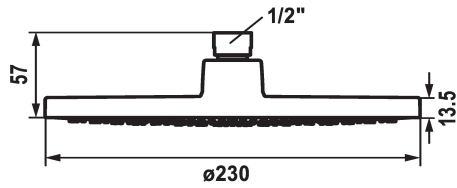

KWC FIT Shower head

Modell-Linie: **SHOWERCULTURE | 26.000.222.000**
Armatura natryskowa | Głowice natryskowe

KWC-No.

125283
chromeline, D 230

- * Shower head KWC FIT
- * Made of plastic
- * With ball joint
- * Cleaning-friendly faceplate

- * Connecting thread 1/2"
- * To be ordered separately:
- Bracket

Dane techniczne

A_Spout_Spray
średnicy
ATT-KWC-FARBCODE
Faucet_typ
G_Acoustic group
EnergyLabelCH
Materiał

10 l/min (3 bar)
D230
chromeline
17
1
C
KUNSTSTOFF