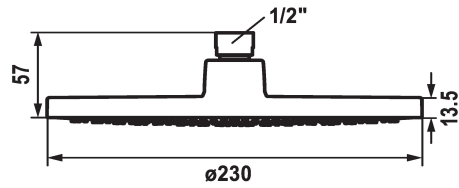

## KWC FIT Shower head

Modell-Linie: **SHOWERCULTURE** | 26.000.222.000  
Duschar | Sprchové hlavice

### KWC-No.

**125283**  
chromeline, D 230

- \* Shower head KWC FIT
- \* Made of plastic
- \* With ball joint
- \* Cleaning-friendly faceplate

- \* Connecting thread 1/2"
- \* To be ordered separately:  
- Bracket

### Technical Data

A_Spout_Spray
Diameter
ATT-KWC-FARBCODE
Faucet_typ
G_Acoustic group
EnergyLabelCH
Material

10 l/min (3 bar)
D230
chromeline
17
1
C
KUNSTSTOFF