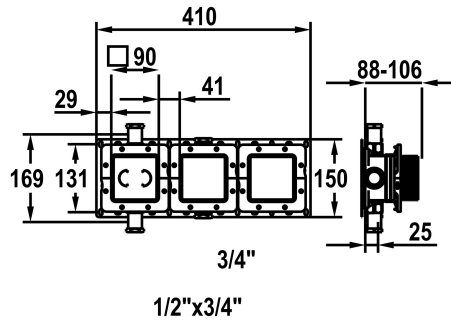

KWC HOMEBOX

Unit for concealed installation

Modell-Linie: HOMEBOX | 39.006.261.931

Suihkut ja suihkupaneelit | Perusasennussarjat suihkuille

KWC-No.

125287

raw, 1/2" thread, with shut-off valve, unit for concealed installation

- * Concealed unit compact
- * Made of dezincification-resistant material
- * Integrated shut-off valves
- * With sound decoupling
- * Connecting thread 3/4"
- (1x stopper 3/4" and 2x reductions 3/4" - 1/2" incl. in delivery)
- * Scope of delivery:
 - Mounting box and protective cap incl. sealing sleeve EN18534
 - Multifix fastening system

- Mounting ring set Z.538.805
- * Suitable for:
 - KWC HOMEBOX Thermostatic mixer / lever mixer 2 consumers
- * Installation materials concealed unit (to be ordered separately):
 - Mounting rail Z.538.900
- * Installation materials trim kit (to be ordered separately):
 - Extension set 10 mm (1 pc.) Thermostatic / lever mixer 2 consumers Z.538.807
 - escutcheon extension 10 mm (1pce.) Z.538.489.000

NEW

Tekniset tiedot

Connection
ATT-KWC-FARBCODE
Installation_type
Faucet_typ
ATT-KWC-UNTERPUTZ
Materiaali
lviCode

G1/2"_,mit_Vorabsperrung
F931
Seinäasennus
Kilogrammaa/neliometri
Unterputz
Messinki
0