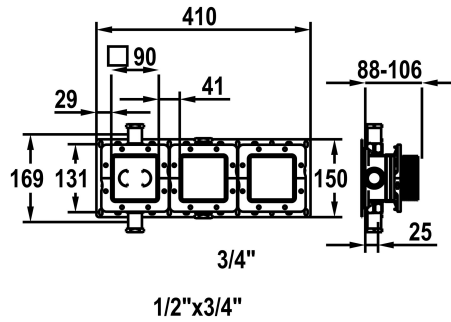

KWC HOMEBOX

Unit for concealed installation

Modell-Linie: HOMEBOX | 39.006.261.931

Armatura natryskowa | Zestawy podtynkowe do natrysków

KWC-No.

125287

raw, 1/2" thread, with shut-off valve, unit for concealed installation

- * Concealed unit compact
- * Made of dezincification-resistant material
- * Integrated shut-off valves
- * With sound decoupling
- * Connecting thread 3/4"
- (1x stopper 3/4" and 2x reductions 3/4" - 1/2" incl. in delivery)
- * Scope of delivery:
 - Mounting box and protective cap incl. sealing sleeve EN18534
 - Multifix fastening system

- Mounting ring set Z.538.805
- * Suitable for:
 - KWC HOMEBOX Thermostatic mixer / lever mixer 2 consumers
- * Installation materials concealed unit (to be ordered separately):
 - Mounting rail Z.538.900
- * Installation materials trim kit (to be ordered separately):
 - Extension set 10 mm (1 pc.) Thermostatic / lever mixer 2 consumers Z.538.807
 - escutcheon extension 10 mm (1pce.) Z.538.489.000

NEW

Dane techniczne

Connection
ATT-KWC-FARBCODE
Installation_type
Faucet_typ
ATT-KWC-UNTERPUTZ
Material

G1/2",_mit_Vorabsperrung
F931
Montaż naścienny
Kilogram/metr kwadratowy
Unterputz
Mosiądz