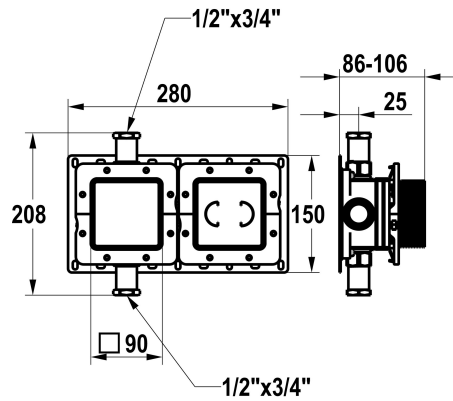

## KWC HOMEBOX

Unit for concealed installation

Modell-Linie: HOMEBOX | 39.006.271.931

Sprchové armatury | Sady pro hrubou stavbu pro sprchy

### KWC-No.

**125288**

raw, 1/2" thread, with shut-off valve, unit for concealed installation

- \* Concealed unit compact
- \* Made of dezincification-resistant material
- \* Integrated shut-off valves
- \* With sound decoupling
- \* Connecting thread 3/4"
- (2x reductions 3/4" - 1/2" incl. in delivery)
- \* Scope of delivery:
  - Mounting box and protective cap incl. sealing sleeve EN18534
  - Multifix fastening system

- Mounting ring set Z.538.805
- \* Suitable for:
  - KWC HOMEBOX Thermostatic mixer 1 consumer
- \* Installation materials concealed unit (to be ordered separately):
  - Mounting rail Z.538.900
  - \* Installation materials trim kit (to be ordered separately):
    - Extension set 10 mm (1 pc.) Thermostatic mixer 1 consumer Z.538.808
    - escutcheon extension 10 mm (1pce.) Z.538.489.000

### Technické údaje

Connection
ATT-KWC-FARBCODE
Installation_type
Faucet_typ
ATT-KWC-UNTERPUTZ
Materiál

G1/2",_mit_Vorabsperrung
F931
montáž na stěnu
Kilogram/metr čtvereční
Unterputz
mosaz