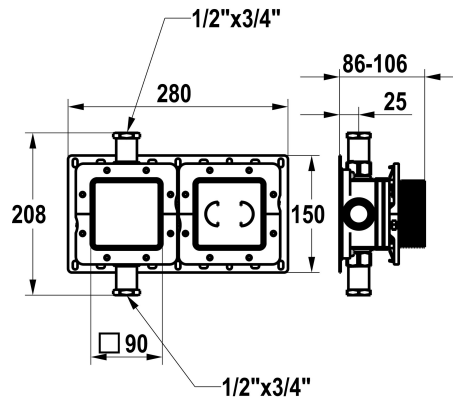

KWC HOMEBOX Unit for concealed installation

Modell-Linie: HOMEBOX | 39.006.271.931
Showers | Basic installation kits for showers

KWC-No.

125288

raw, 1/2" thread, with shut-off valve, unit for concealed installation

- * Concealed unit compact
- * Made of dezincification-resistant material
- * Integrated shut-off valves
- * With sound decoupling
- * Connecting thread 3/4"
- (2x reductions 3/4" - 1/2" incl. in delivery)
- * Scope of delivery:
 - Mounting box and protective cap incl. sealing sleeve EN18534
 - Multifix fastening system

- Mounting ring set Z.538.805
- * Suitable for:
 - KWC HOMEBOX Thermostatic mixer 1 consumer
- * Installation materials concealed unit (to be ordered separately):
 - Mounting rail Z.538.900
 - * Installation materials trim kit (to be ordered separately):
 - Extension set 10 mm (1 pc.) Thermostatic mixer 1 consumer Z.538.808
 - escutcheon extension 10 mm (1pce.) Z.538.489.000

NEW

Technical Data

Connection
Color code
Installation_type
Faucet_typ
Concealed_unit
material

G 1/2", with shut-off valve
raw
Wall mounted
Pre-assembly unit
Concealed unit
Brass