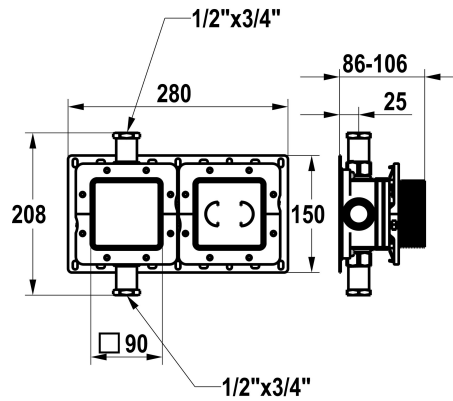

KWC HOMEBOX Unit for concealed installation

Modell-Linie: HOMEBOX | 39.006.271.931
Showers | Basic installation kits for showers

KWC-No.

125288

raw, 1/2" thread, with shut-off valve, unit for concealed installation

- * Concealed unit compact
- * Made of dezincification-resistant material
- * Integrated shut-off valves
- * With sound decoupling
- * Connecting thread 3/4"
- (2x reductions 3/4" - 1/2" incl. in delivery)
- * Scope of delivery:
 - Mounting box and protective cap incl. sealing sleeve EN18534
 - Multifix fastening system

- Mounting ring set Z.538.805
- * Suitable for:
 - KWC HOMEBOX Thermostatic mixer 1 consumer
- * Installation materials concealed unit (to be ordered separately):
 - Mounting rail Z.538.900
 - * Installation materials trim kit (to be ordered separately):
 - Extension set 10 mm (1 pc.) Thermostatic mixer 1 consumer Z.538.808
 - escutcheon extension 10 mm (1pce.) Z.538.489.000

NEW

Technical Data

Connection
Color code
Installation type
Faucet_typ
Concealed unit
material

G 1/2", with shut-off valve
raw
Wall mounted
Kilogram/Square meter
Concealed unit
Brass