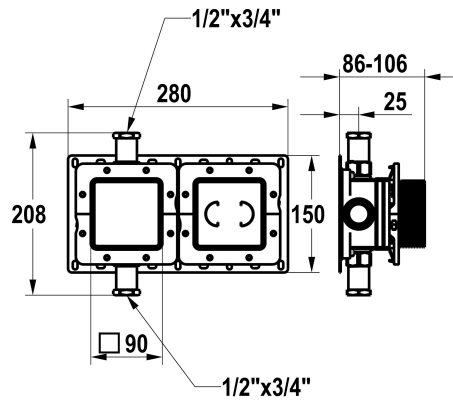

KWC HOMEBOX

Unit for concealed installation

Modell-Linie: HOMEBOX | 39.006.271.931

Suihkut ja suihkupaneelit | Perusasennussarjat suihkuille

KWC-No.

125288

raw, 1/2" thread, with shut-off valve, unit for concealed installation

- * Concealed unit compact
- * Made of dezincification-resistant material
- * Integrated shut-off valves
- * With sound decoupling
- * Connecting thread 3/4"
- (2x reductions 3/4" - 1/2" incl. in delivery)
- * Scope of delivery:
 - Mounting box and protective cap incl. sealing sleeve EN18534
 - Multifix fastening system

- Mounting ring set Z.538.805
- * Suitable for:
 - KWC HOMEBOX Thermostatic mixer 1 consumer
- * Installation materials concealed unit (to be ordered separately):
 - Mounting rail Z.538.900
- * Installation materials trim kit (to be ordered separately):
 - Extension set 10 mm (1 pc.) Thermostatic mixer 1 consumer Z.538.808
 - escutcheon extension 10 mm (1pce.) Z.538.489.000

NEW

Tekniset tiedot

Connection
ATT-KWC-FARBCODE
Installation_type
Faucet_typ
ATT-KWC-UNTERPUTZ
Materiaali
lviCode

G1/2" _mit_ Vorrabsperrung
F931
Seinäasennus
Kilogrammaa/neliometri
Unterputz
Messinki
0