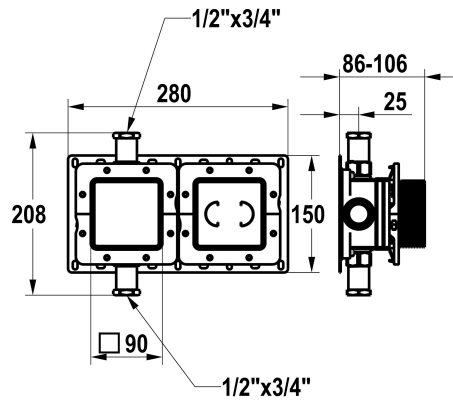

KWC HOMEBOX

Unit for concealed installation

Modell-Linie: HOMEBOX | 39.006.271.931

Duschar | Sady pro hrubou stavbu pro sprchy

KWC-No.

125288

raw, 1/2" thread, with shut-off valve, unit for concealed installation

- * Concealed unit compact
- * Made of dezincification-resistant material
- * Integrated shut-off valves
- * With sound decoupling
- * Connecting thread 3/4"
- (2x reductions 3/4" - 1/2" incl. in delivery)
- * Scope of delivery:
 - Mounting box and protective cap incl. sealing sleeve EN18534
 - Multifix fastening system

- Mounting ring set Z.538.805
- * Suitable for:
 - KWC HOMEBOX Thermostatic mixer 1 consumer
- * Installation materials concealed unit (to be ordered separately):
 - Mounting rail Z.538.900
 - * Installation materials trim kit (to be ordered separately):
 - Extension set 10 mm (1 pc.) Thermostatic mixer 1 consumer Z.538.808
 - escutcheon extension 10 mm (1pce.) Z.538.489.000