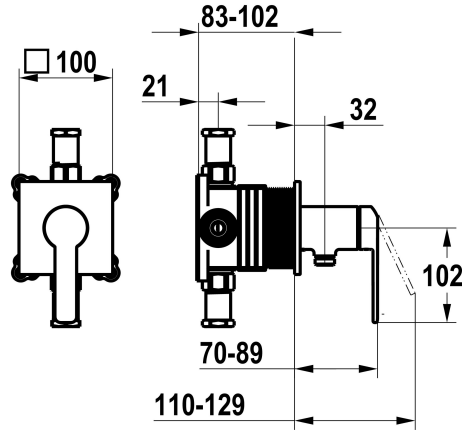

KWC DOMO 6.0

Trim kit, with safety device DIN EN 1717 – Lever mixer – Shower

Modell-Linie: DOMO 6.0 | 21.664.550.000
Showers | Manual shower

KWC-No.

125290
chromeline, trim kit, with safety device DIN EN 1717

NEW

- * Trim kit with function unit KWC HOMEBOX
- * Outflow
 - with integrated hose connection
- * KWC cartridge M 35-S HF
 - with ceramic discs
 - flow rate and temperature continuously variable

- * Scope of delivery:
 - Lever mixer unit - with integrated hose connection
 - Fastening of the cover plate without screws
- * To be ordered separately:
 - Unit for concealed installation KWC HOMEBOX Lever mixer 1 Consumers 39.006.251.931

Technical Data

Flow rate
Diameter
Handling
Color code
Installation type
Faucet_typ
Acoustic group
Concealed unit
Energy label
material

16 l/min (3bar)
100 x 100
front lever
chromeline
Wall mounted
Lever mixer
I
Trim kit, with vacuum breaker
C
Brass

Spare Parts

Cartridge M 35-S HF

537602

KWC DOMO 6.0

Trim kit, with safety device DIN EN 1717 – Lever mixer – Shower

Modell-Linie: DOMO 6.0 | 21.664.550.000
Showers | Manual shower

Z.537.602
