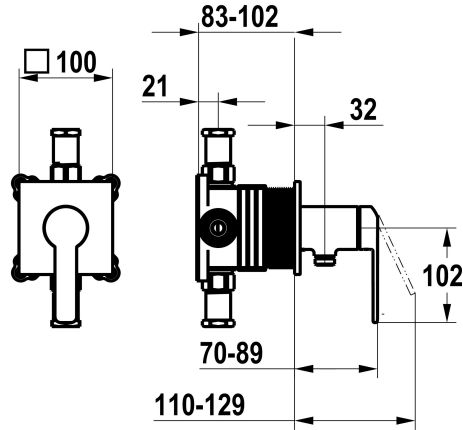

KWC DOMO 6.0

Trim kit, with safety device DIN EN 1717 – Lever mixer – Shower

Modell-Linie: DOMO 6.0 | 21.664.550.000

Showers | Manual shower

KWC-No.

125290

chromeline, trim kit, with safety device DIN EN 1717

NEW

- * Trim kit with function unit KWC HOMEBOX
- * Outflow
 - with integrated hose connection
- * KWC cartridge M 35-S HF
 - with ceramic discs
 - flow rate and temperature continuously variable

- * Scope of delivery:
 - Lever mixer unit - with integrated hose connection
 - Fastening of the cover plate without screws
- * To be ordered separately:
 - Unit for concealed installation KWC HOMEBOX Lever mixer 1 Consumers 39.006.251.931

Technical Data

Flow rate
Diameter
Handling
Color code
Installation type
Faucet_typ
Acoustic group
Concealed unit
Energy label
material

16 l/min (3bar)
100 x 100
front lever
chromeline
Wall mounted
Lever mixer
I
Trim kit, with vacuum breaker
C
Brass

Spare Parts

Cartridge M 35-S HF

537602

KWC DOMO 6.0

Trim kit, with safety device DIN EN 1717 – Lever mixer – Shower

Modell-Linie: DOMO 6.0 | 21.664.550.000
Showers | Manual shower

Z.537.602
