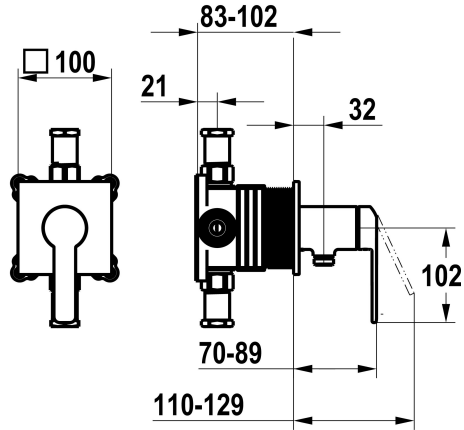

## KWC DOMO 6.0

Trim kit, with safety device DIN EN 1717 – Lever mixer – Shower

Modell-Linie: DOMO 6.0 | 21.664.550.000  
Suihkut ja suihkupaneelit | Manuaali suihkut

### KWC-No.

**125290**  
chromeline, trim kit, with safety device DIN EN 1717

NEW

- \* Trim kit with function unit KWC HOMEBOX
- \* Outflow
  - with integrated hose connection
- \* KWC cartridge M 35-S HF
  - with ceramic discs
  - flow rate and temperature continuously variable

- \* Scope of delivery:
  - Lever mixer unit - with integrated hose connection
  - Fastening of the cover plate without screws
- \* To be ordered separately:
  - Unit for concealed installation KWC HOMEBOX Lever mixer 1 Consumers 39.006.251.931

ATT-KWC-UNTERPUTZ

EnergyLabelCH

Materiaali

IviCode

16 l/min (3bar)

100x100

frontbedient

chromeline