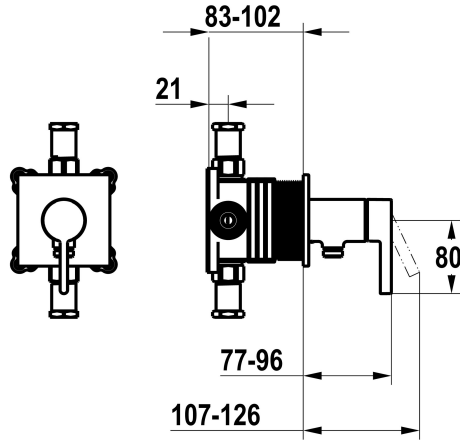

KWC BEVO

Trim kit, with safety device DIN EN 1717 – Lever mixer – Shower

Modell-Linie: BEVO | 21.424.550.000
Showers | Manual shower

KWC-No.

125291
chromeline, trim kit, with safety device DIN EN 1717

NEW

- * Trim kit with function unit KWC HOMEBOX
- * Outflow
 - with integrated hose connection
- * KWC cartridge M 35-S HF
 - with ceramic discs
 - flow rate and temperature continuously variable

- * Scope of delivery:
 - Lever mixer unit - with integrated hose connection
 - Fastening of the cover plate without screws
- * To be ordered separately:
 - Unit for concealed installation KWC HOMEBOX Lever mixer 1 Consumers 39.006.251.931

Technical Data

Flow rate
Diameter
Handling
Color code
Installation_type
Faucet_typ
G_Acoustic group
Concealed_unit
Energy Label
material

16 l/min (3bar)
100 x 100
front lever
chrome
Wall mounted
Lever mixer
I
Trim kit, with vacuum breaker
C
Brass

Spare Parts

Cartridge M 35-S HF

537602

KWC BEVO

Trim kit, with safety device DIN EN 1717 – Lever mixer – Shower

Modell-Linie: BEVO | 21.424.550.000
Showers | Manual shower

Z.537.602
