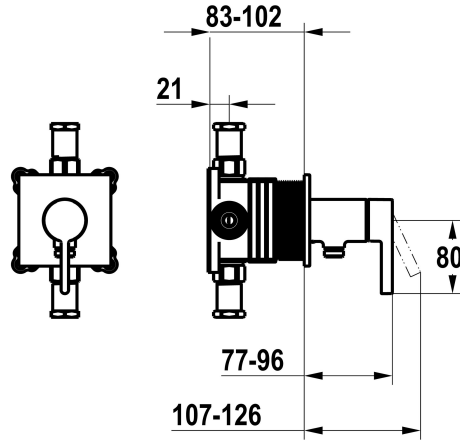

KWC BEVO

Trim kit, with safety device DIN EN 1717 – Lever mixer – Shower

Modell-Linie: BEVO | 21.424.550.000
Showers | Manual shower

KWC-No.

125291
chromeline, trim kit, with safety device DIN EN 1717

NEW

- * Trim kit with function unit KWC HOMEBOX
- * Outflow
 - with integrated hose connection
- * KWC cartridge M 35-S HF
 - with ceramic discs
 - flow rate and temperature continuously variable

- * Scope of delivery:
 - Lever mixer unit - with integrated hose connection
 - Fastening of the cover plate without screws
- * To be ordered separately:
 - Unit for concealed installation KWC HOMEBOX Lever mixer 1 Consumers 39.006.251.931

Technical Data

Flow rate
Diameter
Handling
Color code
Installation type
Faucet_typ
Acoustic group
Concealed unit
Energy label
material

16 l/min (3bar)
100 x 100
front lever
chromeline
Wall mounted
Lever mixer
I
Trim kit, with vacuum breaker
C
Brass

Spare Parts

Cartridge M 35-S HF

537602

KWC BEVO

Trim kit, with safety device DIN EN 1717 – Lever mixer – Shower

Modell-Linie: BEVO | 21.424.550.000
Showers | Manual shower

Z.537.602
