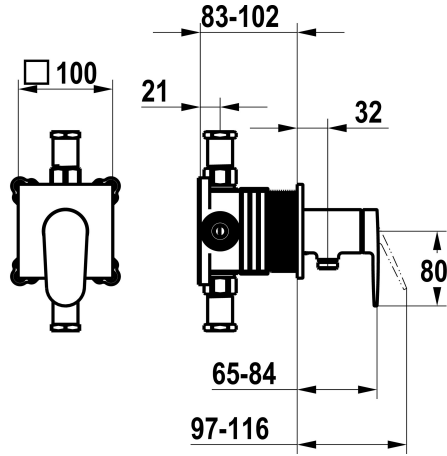

KWC ELLA

Trim kit, with safety device DIN EN 1717 – Lever mixer – Shower

Modell-Linie: ELLA | 21.384.550.000

Suihkut ja suihkupaneelit | Manuaali suihkut

KWC-No.

125292

chromeline, trim kit, with safety device DIN EN 1717

NEW

* Trim kit with function unit KWC HOMEBOX

* Outflow

- with integrated hose connection

* KWC cartridge M 35-S HF

- with ceramic discs

- flow rate and temperature continuously variable

* Scope of delivery:

- Lever mixer unit - with integrated hose connection

- Fastening of the cover plate without screws

* To be ordered separately:

- Unit for concealed installation KWC HOMEBOX Lever mixer 1

Consumers 39.006.251.931

KWC ELLA

Trim kit, with safety device DIN EN 1717 – Lever mixer – Shower

Modell-Linie: ELLA | 21.384.550.000

Suihkut ja suihkupaneelit | Manuaali suihkut

Cartridge M 35-S HF

537602

Z.537.602
