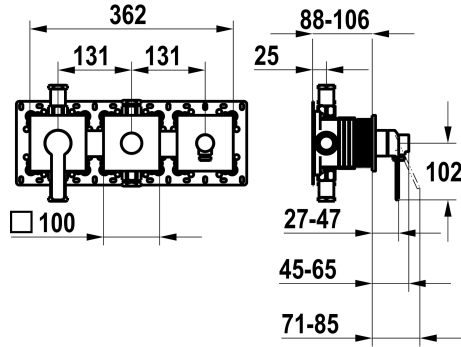

KWC DOMO 6.0 Trim kit, with safety device DIN EN 1717 – Lever mixer – Tub

Modell-Linie: DOMO 6.0 | 20.664.550.000
Showers | Exposed bath mixer

KWC-No.

125294
chromeline, trim kit, with safety device DIN EN 1717

- * Trim kit with function unit KWC HOMEBOX
- * Outflow
 - with integrated hose connection
 - above or below for the second consumer with CHOICE diverter without automatic reset
- * KWC cartridge M 35-S HF
 - with ceramic discs
 - flow rate and temperature continuously variable

- * Scope of delivery:
 - Lever mixer unit
 - Diverter unit
 - Hose connection unit
 - Fastening of the cover plate without screws
- * To be ordered separately:
 - Unit for concealed installation KWC HOMEBOX Thermostatic/ lever mixer 2 consumers 39.006.261.931

Technical Data

| | |
|--------------------------------|-------------------------------|
| Flow rate | 19.2 l/min (3bar) |
| Spray outlet: Flow rate | 15.2 l/min (3bar) |
| Diameter | 362 x 100 |
| Handling | front lever |
| Color code | chrome |
| Installation_type | Wall mounted |
| Faucet_typ | Lever mixer |
| G_Acoustic group | II |
| Concealed_unit | Trim kit, with vacuum breaker |
| G_Acoustic group_Shower_outlet | I |
| Energy Label | C |
| material | Brass |