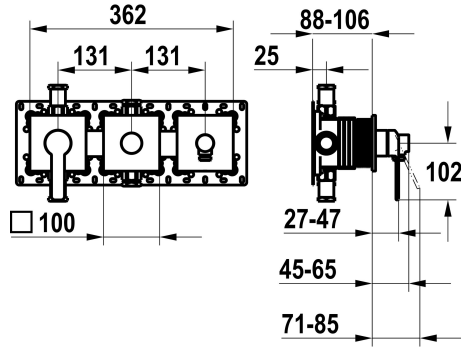

KWC DOMO 6.0

Trim kit, with safety device DIN EN 1717 – Lever mixer – Tub

Modell-Linie: DOMO 6.0 | 20.664.550.000

Showers | Exposed bath mixer

KWC-No.

125294

chromeline, trim kit, with safety device DIN EN 1717

* Trim kit with function unit KWC HOMEBOX

* Outflow

- with integrated hose connection

- above or below for the second consumer with CHOICE diverter without automatic reset

* KWC cartridge M 35-S HF

- with ceramic discs

- flow rate and temperature continuously variable

* Scope of delivery:

- Lever mixer unit

- Diverter unit

- Hose connection unit

- Fastening of the cover plate without screws

* To be ordered separately:

- Unit for concealed installation KWC HOMEBOX Thermostatic/ lever mixer 2 consumers 39.006.261.931

NEW

Technical Data

Flow rate
Spray outlet: Flow rate
Diameter
Handling
Color code
Installation type
Faucet_typ
Acoustic group
Concealed unit
Spray outlet: Acoustic group
Energy label
material

19.2 l/min (3bar)
15.2 l/min (3bar)
362 x 100
front lever
chromeline
Wall mounted
Lever mixer
II
Trim kit, with vacuum breaker
I
C
Brass