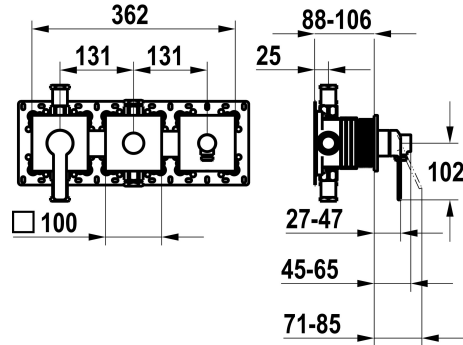

KWC DOMO 6.0

Trim kit, with safety device DIN EN 1717 – Lever mixer – Tub

Modell-Linie: DOMO 6.0 | 20.664.550.000

Showers | Exposed bath mixer

KWC-No.

125294

chromeline, trim kit, with safety device DIN EN 1717

* Trim kit with function unit KWC HOMEBOX

* Outflow

- with integrated hose connection

- above or below for the second consumer with CHOICE diverter without automatic reset

* KWC cartridge M 35-S HF

- with ceramic discs

- flow rate and temperature continuously variable

* Scope of delivery:

- Lever mixer unit

- Diverter unit

- Hose connection unit

- Fastening of the cover plate without screws

* To be ordered separately:

- Unit for concealed installation KWC HOMEBOX Thermostatic/ lever mixer 2 consumers 39.006.261.931

NEW

Technical Data

Flow rate
Spray outlet: Flow rate
Diameter
Handling
Color code
Installation type
Faucet_typ
Acoustic group
Concealed unit
Spray outlet: Acoustic group
Energy label
material

19.2 l/min (3bar)
15.2 l/min (3bar)
362 x 100
front lever
chromeline
Wall mounted
Lever mixer
II
Trim kit, with vacuum breaker
I
C
Brass