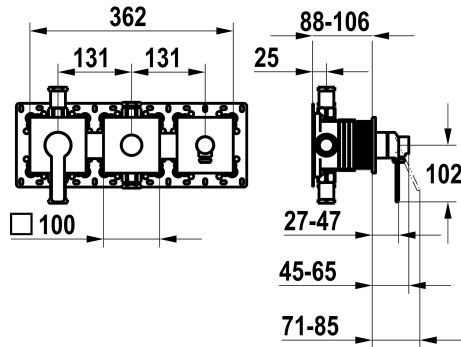

KWC DOMO 6.0

Trim kit, with safety device DIN EN 1717 – Lever mixer – Tub

Modell-Linie: DOMO 6.0 | 20.664.550.000

Suihkut ja suihkupaneelit | Allashanat

KWC-No.

125294

chromeline, trim kit, with safety device DIN EN 1717

* Trim kit with function unit KWC HOMEBOX

* Outflow

- with integrated hose connection

- above or below for the second consumer with CHOICE diverter without automatic reset

* KWC cartridge M 35-S HF

- with ceramic discs

- flow rate and temperature continuously variable

* Scope of delivery:

- Lever mixer unit

- Diverter unit

- Hose connection unit

- Fastening of the cover plate without screws

* To be ordered separately:

- Unit for concealed installation KWC HOMEBOX Thermostatic/ lever mixer 2 consumers 39.006.261.931

NEW

Tekniset tiedot

ATT-KWC-A_ABGANG_UP

19.2 l/min (3bar)

ATT-KWC-A_BRAUSENABGANG

15.2 l/min (3bar)

Halkaisija

362x100