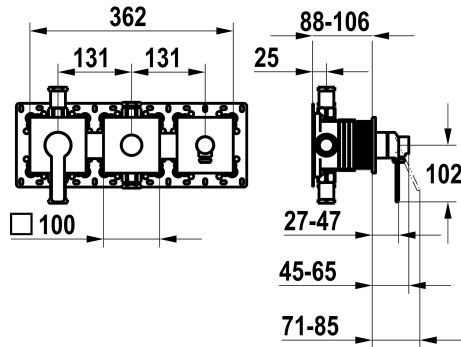

KWC DOMO 6.0

Trim kit, with safety device DIN EN 1717 – Lever mixer – Tub

Modell-Linie: DOMO 6.0 | 20.664.550.000

Duschar | Badkarsarmaturer

KWC-No.

125294

chromeline, trim kit, with safety device DIN EN 1717

* Trim kit with function unit KWC HOMEBOX

* Outflow

- with integrated hose connection

- above or below for the second consumer with CHOICE diverter without automatic reset

* KWC cartridge M 35-S HF

- with ceramic discs

- flow rate and temperature continuously variable

* Scope of delivery:

- Lever mixer unit

- Diverter unit

- Hose connection unit

- Fastening of the cover plate without screws

* To be ordered separately:

- Unit for concealed installation KWC HOMEBOX Thermostatic/ lever mixer 2 consumers 39.006.261.931

NEW

Technical Data

ATT-KWC-A_ABGANG_UP

19.2 l/min (3bar)

ATT-KWC-A_BRAUSENABGANG

15.2 l/min (3bar)

Diameter

362x100