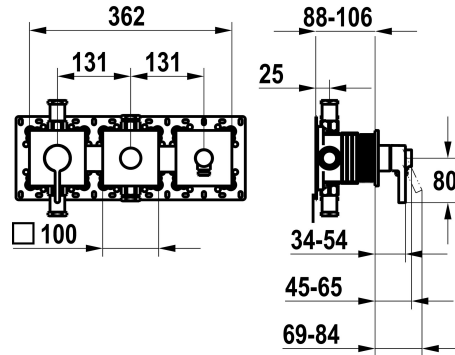

KWC BEVO

Trim kit, with safety device DIN EN 1717 – Lever mixer – Tub

Modell-Linie: BEVO | 20.424.550.000

Suihkut ja suihkupaneelit | Allashanat

KWC-No.

125295

chromeline, trim kit, with safety device DIN EN 1717

* Trim kit with function unit KWC HOMEBOX

* Outflow

- with integrated hose connection

- above or below for the second consumer with CHOICE diverter without automatic reset

* KWC cartridge M 35-S HF

- with ceramic discs

- flow rate and temperature continuously variable

* Scope of delivery:

- Lever mixer unit

- Diverter unit

- Hose connection unit

- Fastening of the cover plate without screws

* To be ordered separately:

- Unit for concealed installation KWC HOMEBOX Thermostatic/ lever mixer 2 consumers 39.006.261.931

NEW

Tekniset tiedot

ATT-KWC-A_ABGANG_UP

19.2 l/min (3bar)

ATT-KWC-A_BRAUSENABGANG

15.2 l/min (3bar)

Halkaisija

362x100