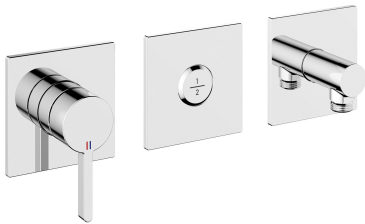

KWC BEVO

Trim kit, with safety device DIN EN 1717 – Lever mixer – Tub

Modell-Linie: BEVO | 20.424.550.000

Suihkut ja suihkupaneelit | Allashanat

KWC-No.

125295

chromeline, trim kit, with safety device DIN EN 1717

* Trim kit with function unit KWC HOMEBOX

* Outflow

- with integrated hose connection

- above or below for the second consumer with CHOICE diverter without automatic reset

* KWC cartridge M 35-S HF

- with ceramic discs

- flow rate and temperature continuously variable

* Scope of delivery:

- Lever mixer unit

- Diverter unit

- Hose connection unit

- Fastening of the cover plate without screws

* To be ordered separately:

- Unit for concealed installation KWC HOMEBOX Thermostatic/ lever mixer 2 consumers 39.006.261.931

Handling

frontbedient

ATT-KWC-FARBCODE

chromeline

Installation_type

Seinäasennus

Faucet_typ

Hebelmischer