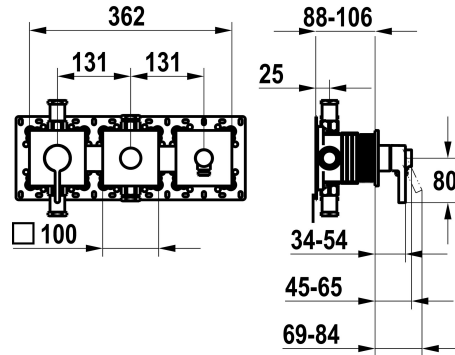

KWC BEVO

Trim kit, with safety device DIN EN 1717 – Lever mixer – Tub

Modell-Linie: BEVO | 20.424.550.000

Armatura natryskowa | Baterie wannowe

KWC-No.

125295

chromeline, trim kit, with safety device DIN EN 1717

* Trim kit with function unit KWC HOMEBOX

* Outflow

- with integrated hose connection

- above or below for the second consumer with CHOICE diverter without automatic reset

* KWC cartridge M 35-S HF

- with ceramic discs

- flow rate and temperature continuously variable

* Scope of delivery:

- Lever mixer unit

- Diverter unit

- Hose connection unit

- Fastening of the cover plate without screws

* To be ordered separately:

- Unit for concealed installation KWC HOMEBOX Thermostatic/ lever mixer 2 consumers 39.006.261.931

NEW

Dane techniczne

ATT-KWC-A_ABGANG_UP

19.2 l/min (3bar)

ATT-KWC-A_BRAUSENABGANG

15.2 l/min (3bar)

średnicy

362x100